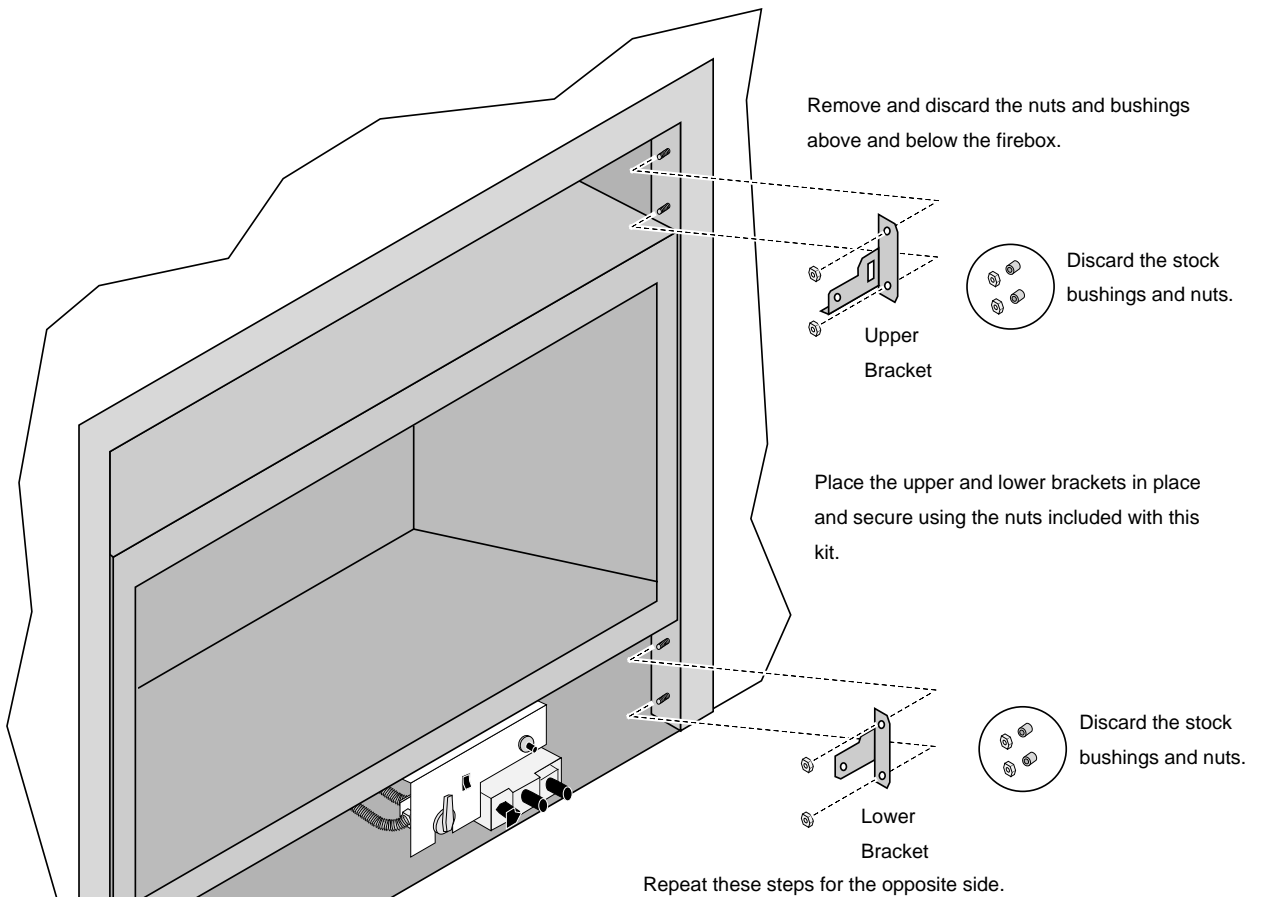

**FIREPLACE
XTRODINAIR™**

Imagine a Fireplace for Every Room

564 SS FPX Arched Face

Upgrade Kit 98500683

Compatibility:

- 564 SS Fireplace with FPX Arched Face

Packing List:

- Tiling guide (2 pieces - left and right)
- (4) Mounting Brackets (attaches to the fireplace)
- (4) Screws
- (8) 8-32 Keps Nuts

This upgrade kit (98500683) must be installed prior to installing the facing material or face.

Installation

- 1 Attach the brackets to the fireplace following the directions below.

2 Attach the tiling guide following the directions below.